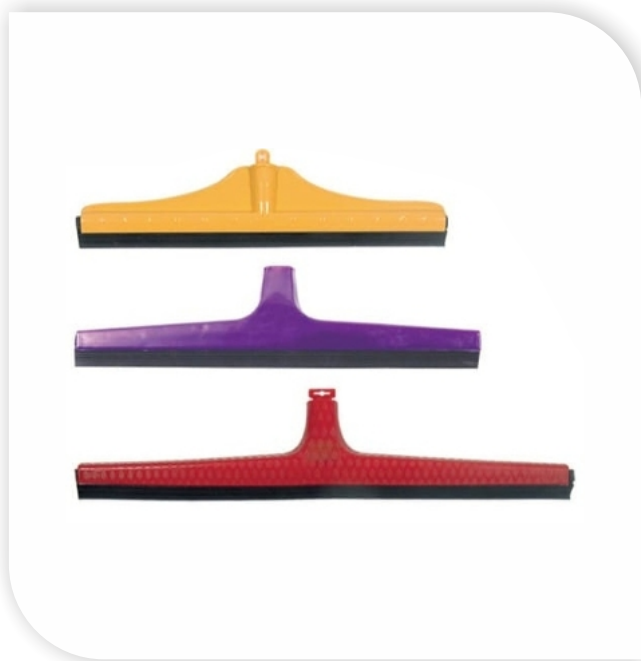

CODE	CAPACITY	DIMENSIONS (mm)	WEIGHT	BOX
DRK-YCP 7137		130 x 370 x 25	10,5	50
DRK-YCP 7140		160 x 420 x 24	12,6	50
DRK-YCP 7155		160 x 560 x 28	15	50
DRK-CCM 4425		250 x 140 x 30	20,8	100
DRK-CCM 4435		350 x 140 x 30	23,6	100
DRK-CCM 4445		450 x 140 x 30	26,7	100
DRK-ZP 164		23,5		60
DRK-ZP 167		33		60