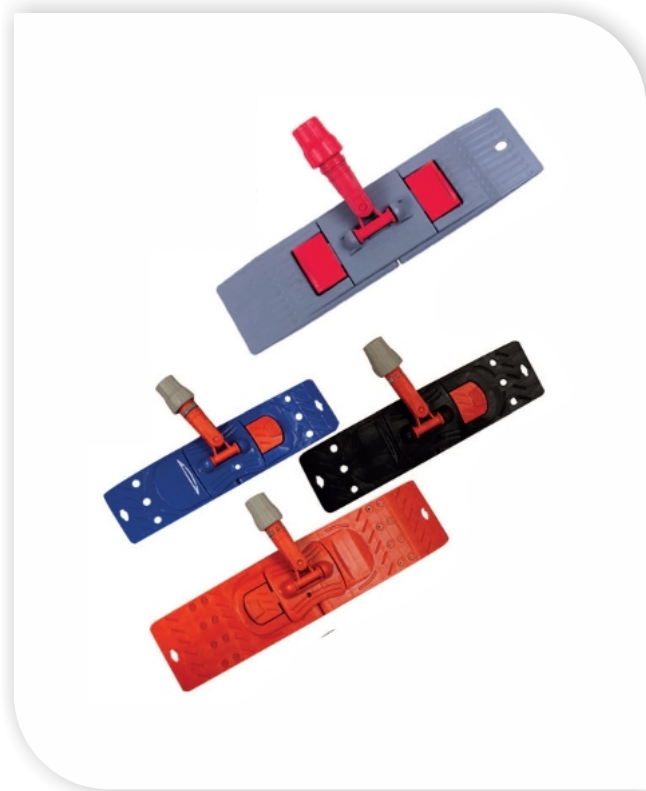

CODE	CAPACITY	DIMENSIONS (mm)	WEIGHT	BOX
DRK-PCK1470		530x455x1200	19,7	
DRK-PCK1570				
DRK-PCK6307				
DRK-PCK6311				
DRK-PCK6316				
DRK-PCK6325				
DRK-PCK6336				
DRK-PCK6345